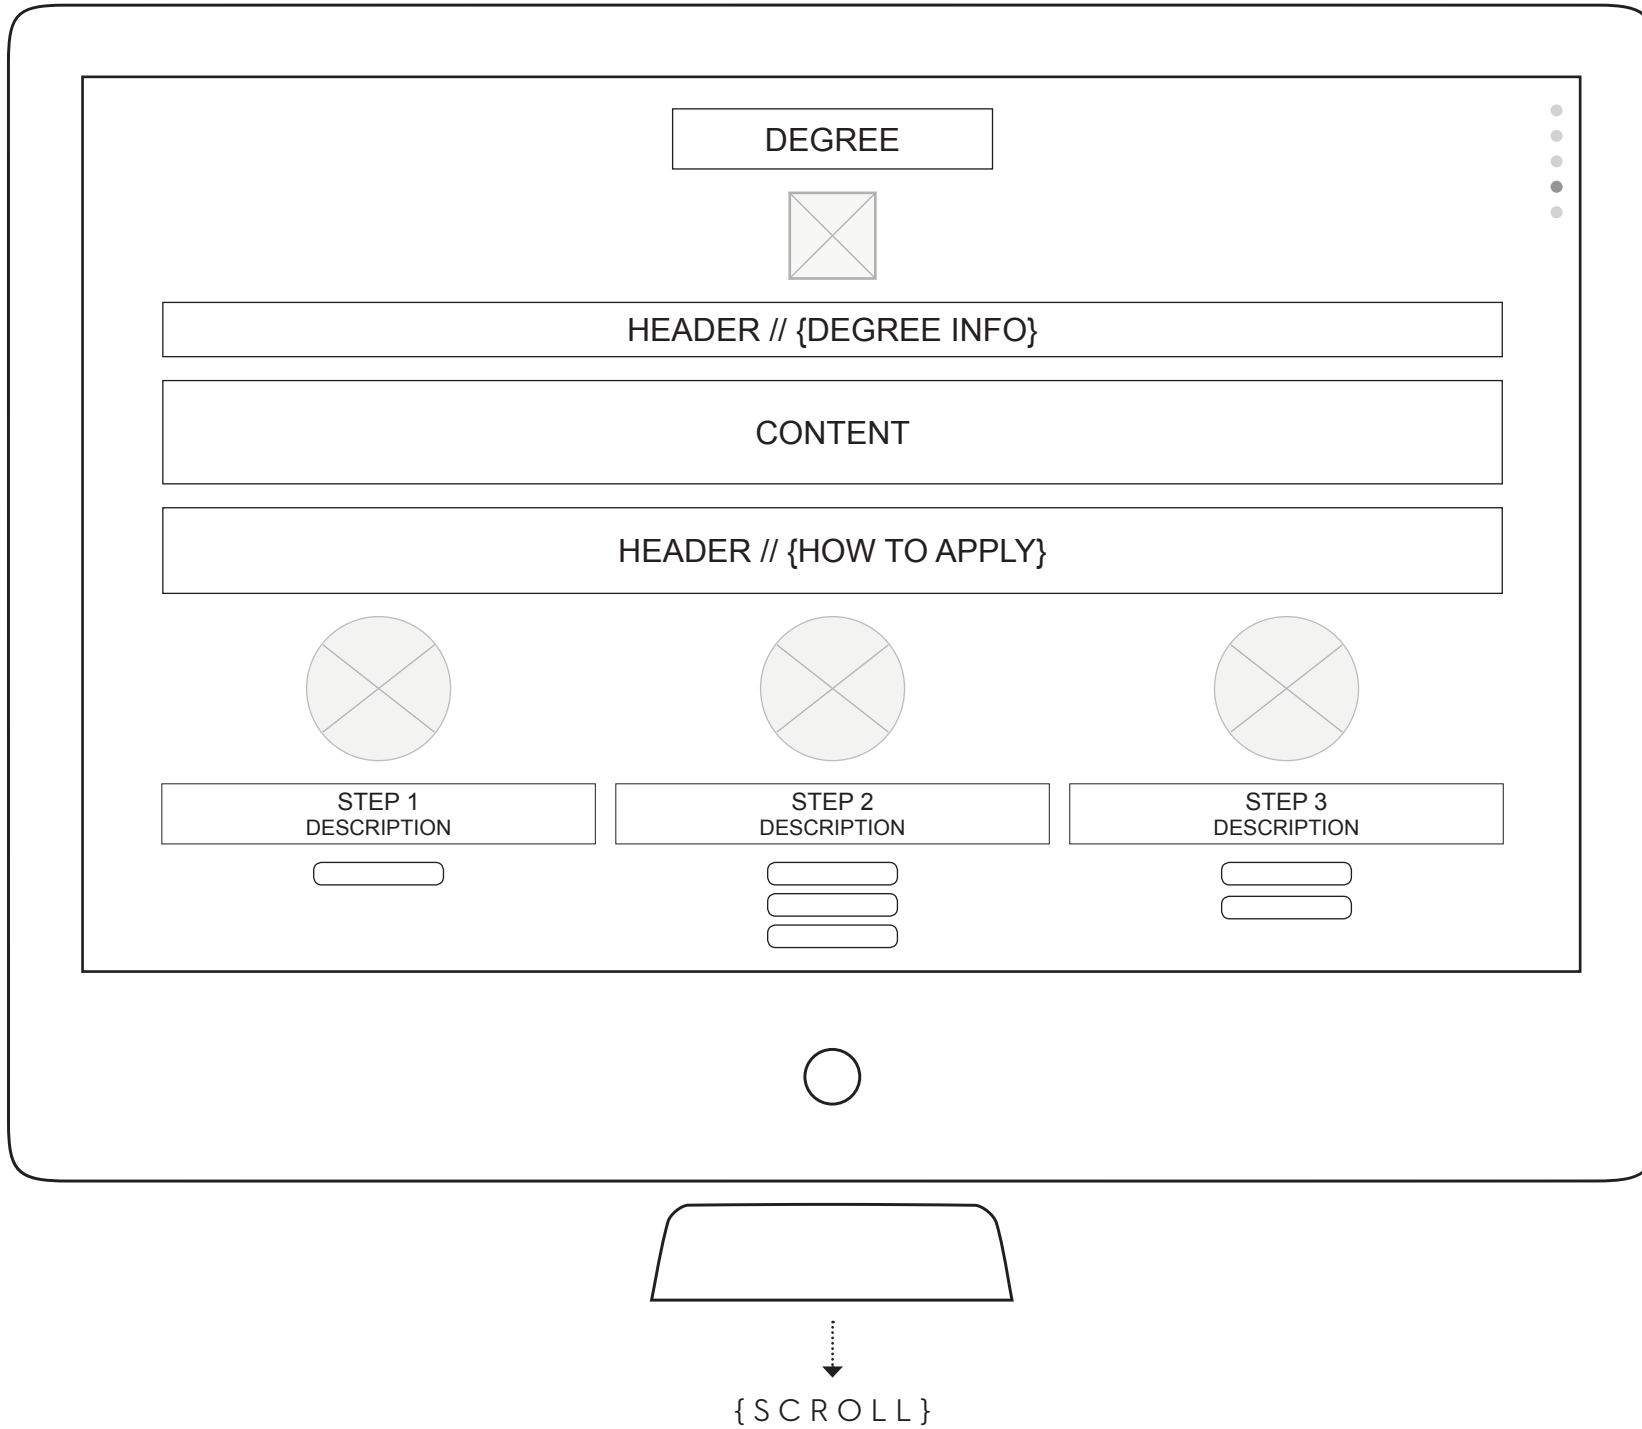

 NAV

NOTES:

{Gallery Image & Description Area (one-third columns) will repeat. There will be a total of two rows per gallery (print + web).}

LEGEND:

•••• } NAV

NOTES:

LEGEND:

••••] NAV

NOTES :

{Course Info Boxes and Image (arrow graphic) will repeat for each semester (Pre-requisites, Semester 1, Semester 2, Semester 3, and Semester 4.)}

LEGEND :

 NAV

NOTES:

LEGEND:

NOTES:

LEGEND:

••••] NAV

NOTES:

LEGEND:

NOTES :

{Gallery Image & Description Area (one-third columns) will repeat. There will be a total of two rows per gallery (print + web).}

LEGEND :

••••] NAV

↓
{ SCROLL }