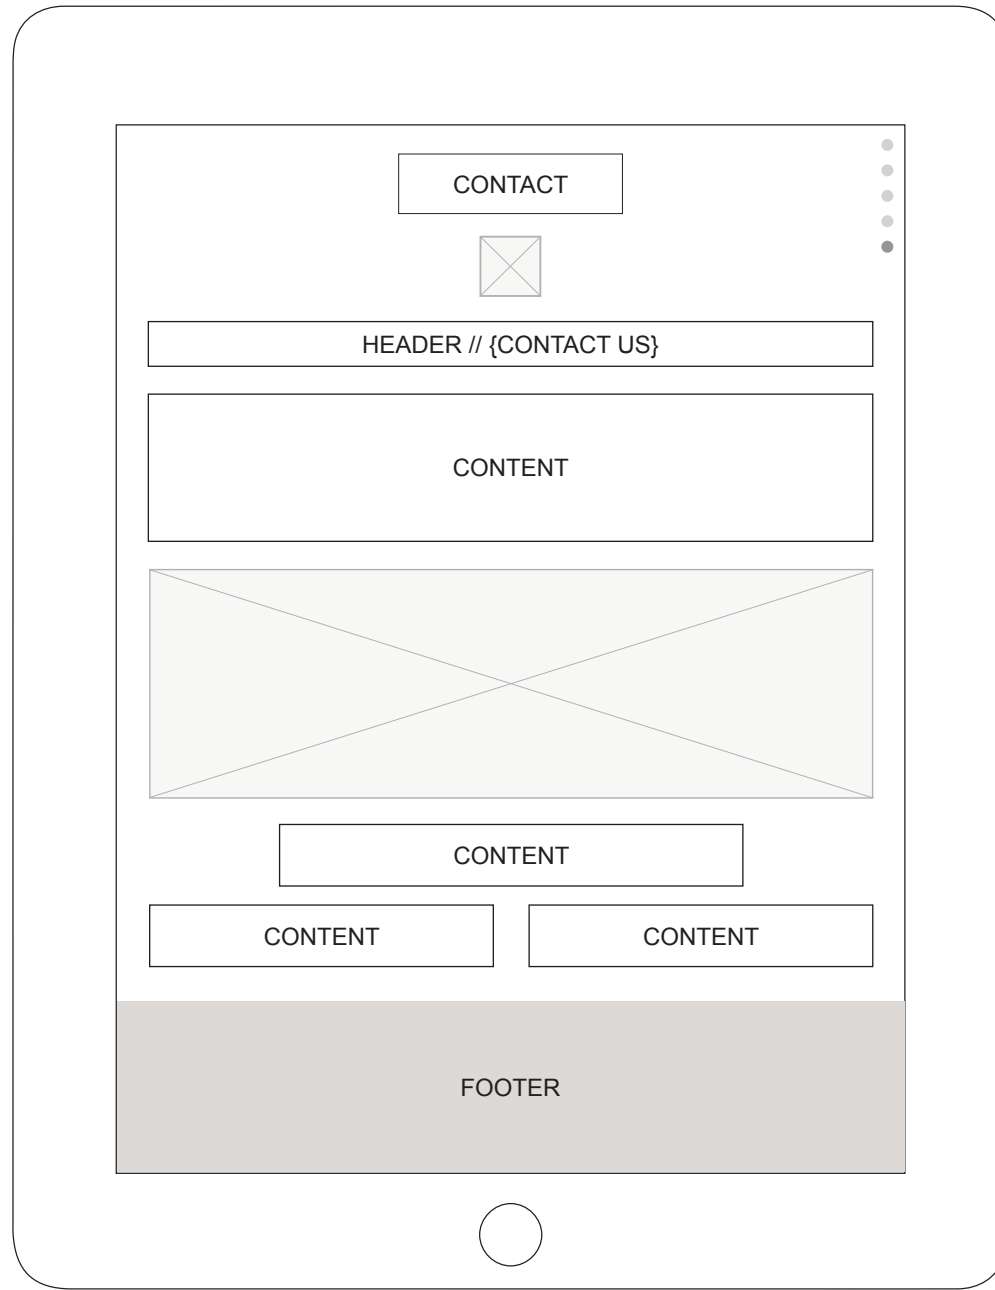

••••] NAV

NOTES:

LEGEND:

NOTES :

{Gallery Image & Description Area (one-third columns) will repeat. There will be a total of two rows per gallery (print + web).}

LEGEND :

••••] NAV

↓
{ SCROLL }

NOTES:

LEGEND:

••••• } NAV

{ SCROLL }

NOTES :

{Course Info Boxes and Image (arrow graphic) will repeat for each semester (Pre-requisites, Semester 1, Semester 2, Semester 3, and Semester 4.)}

LEGEND :

↓
{ SCROLL }

GALLERY

GALLERY {SEE NOTE G1.}

DEGREE

NOTES:

G1. {Gallery Image & Description will repeat. There will be a total of six images w/ descriptions per gallery (print + web).}

LEGEND:

••••• } NAV

{CONTINUE SCROLLING PLEASE}