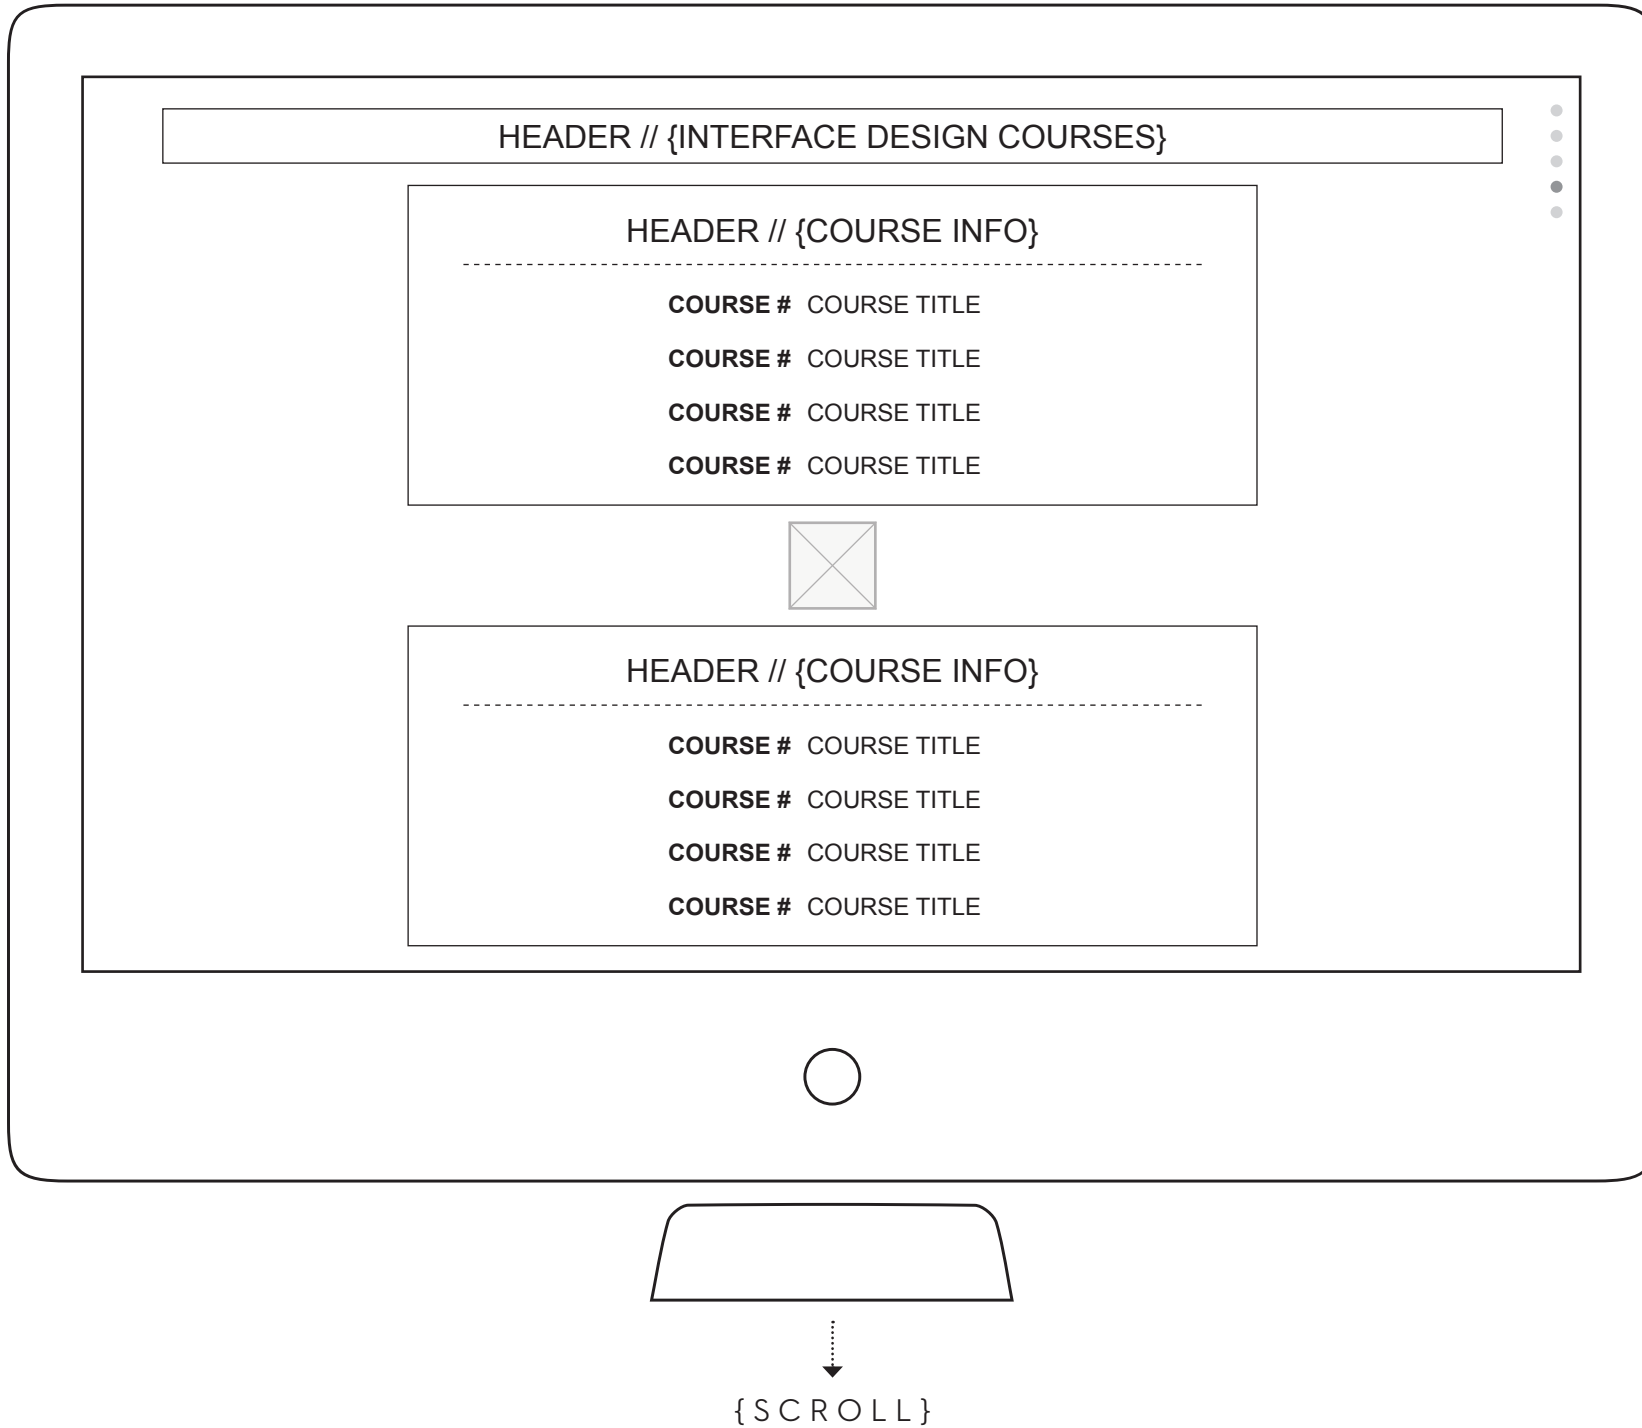

 NAV

NOTES:

{Gallery Image & Description Area (one-third columns) will repeat. There will be a total of two rows per gallery (print + web).}

LEGEND:

•••• } NAV

NOTES:

LEGEND:

••••] NAV

NOTES :

{Course Info Boxes and Image (arrow graphic) will repeat for each semester (Pre-requisites, Semester 1, Semester 2, Semester 3, and Semester 4.)}

LEGEND :

 NAV

NOTES:

LEGEND:

NOTES:

LEGEND: