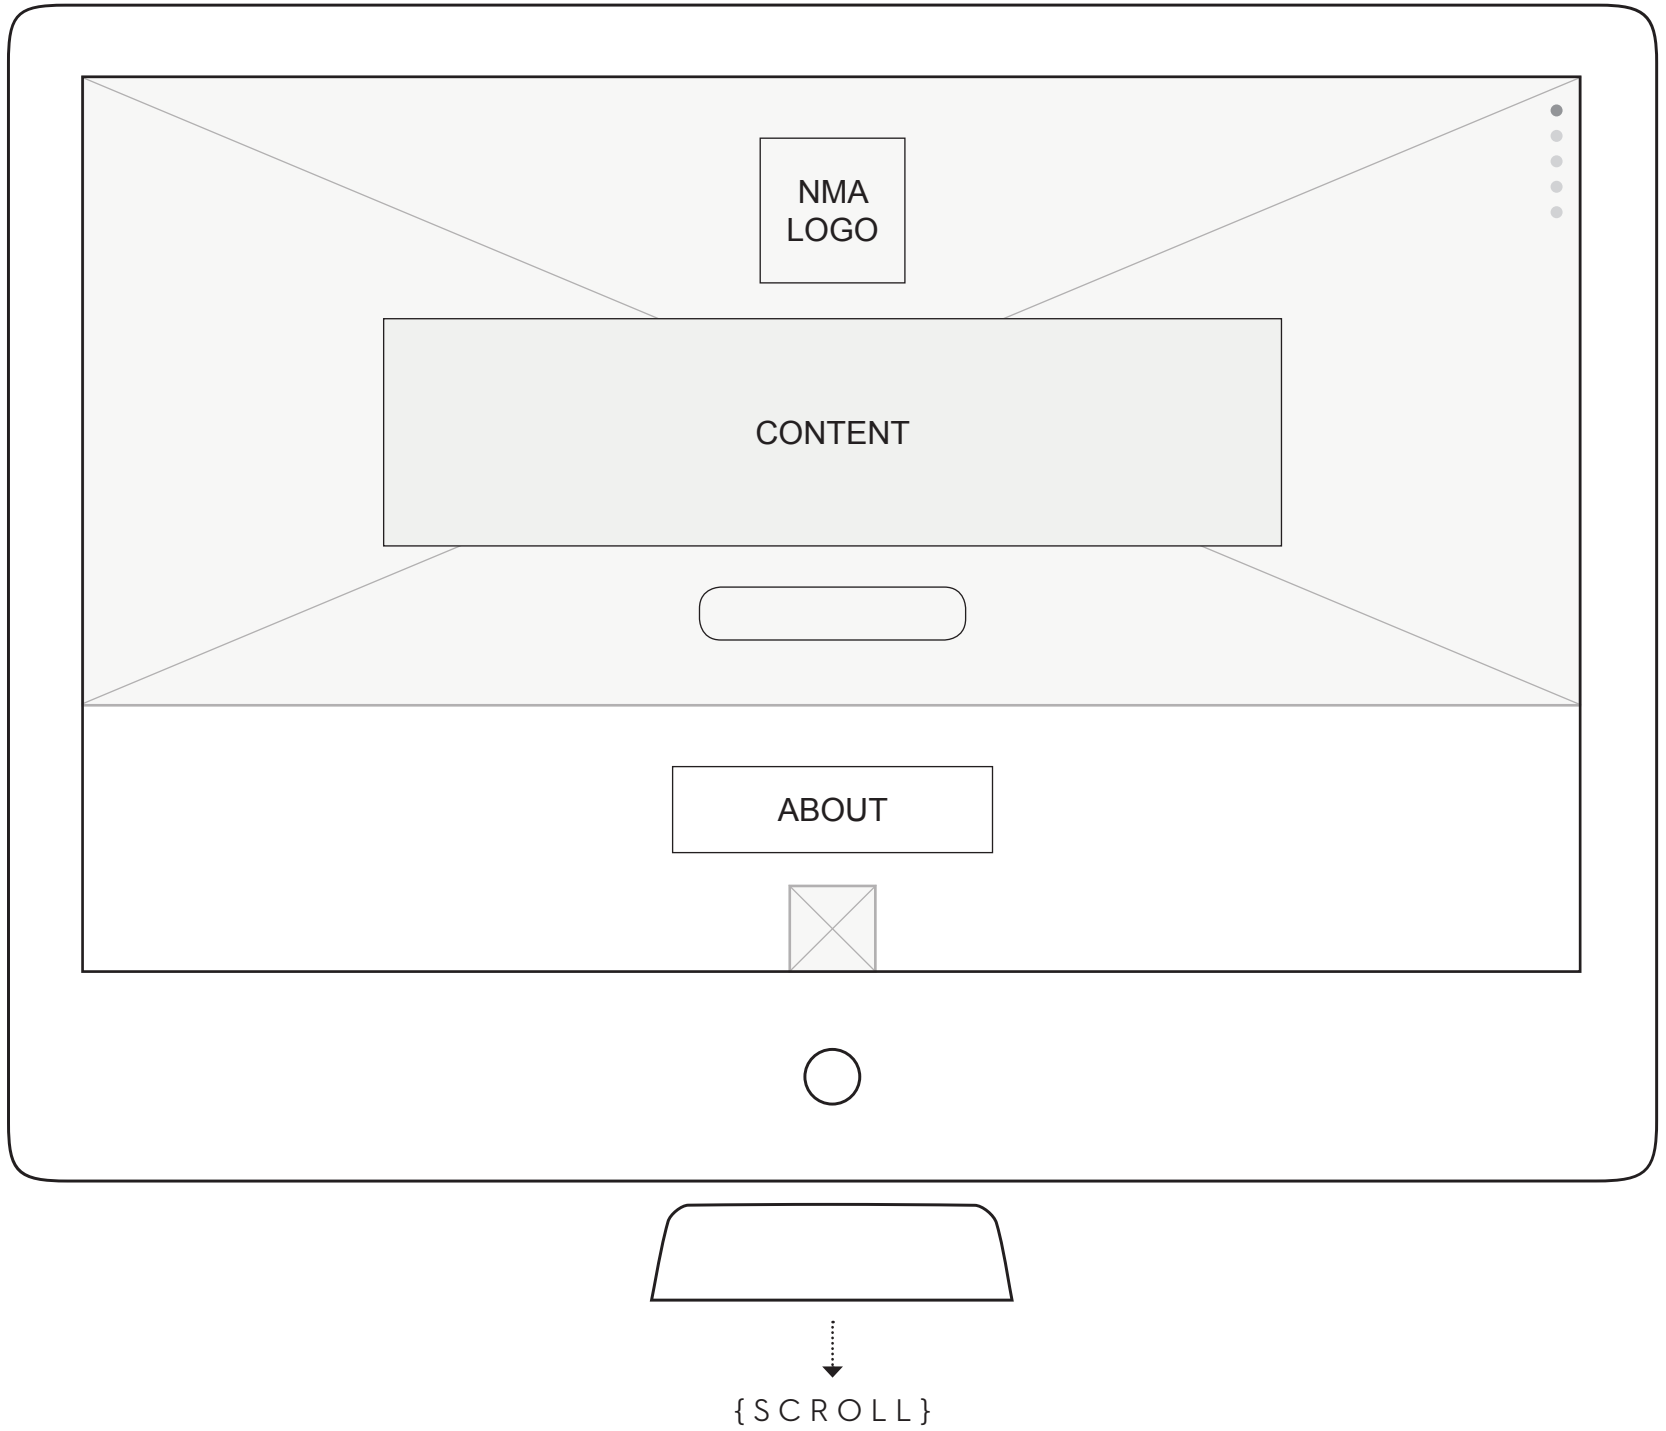

NOTES:

LEGEND:

••••] NAV