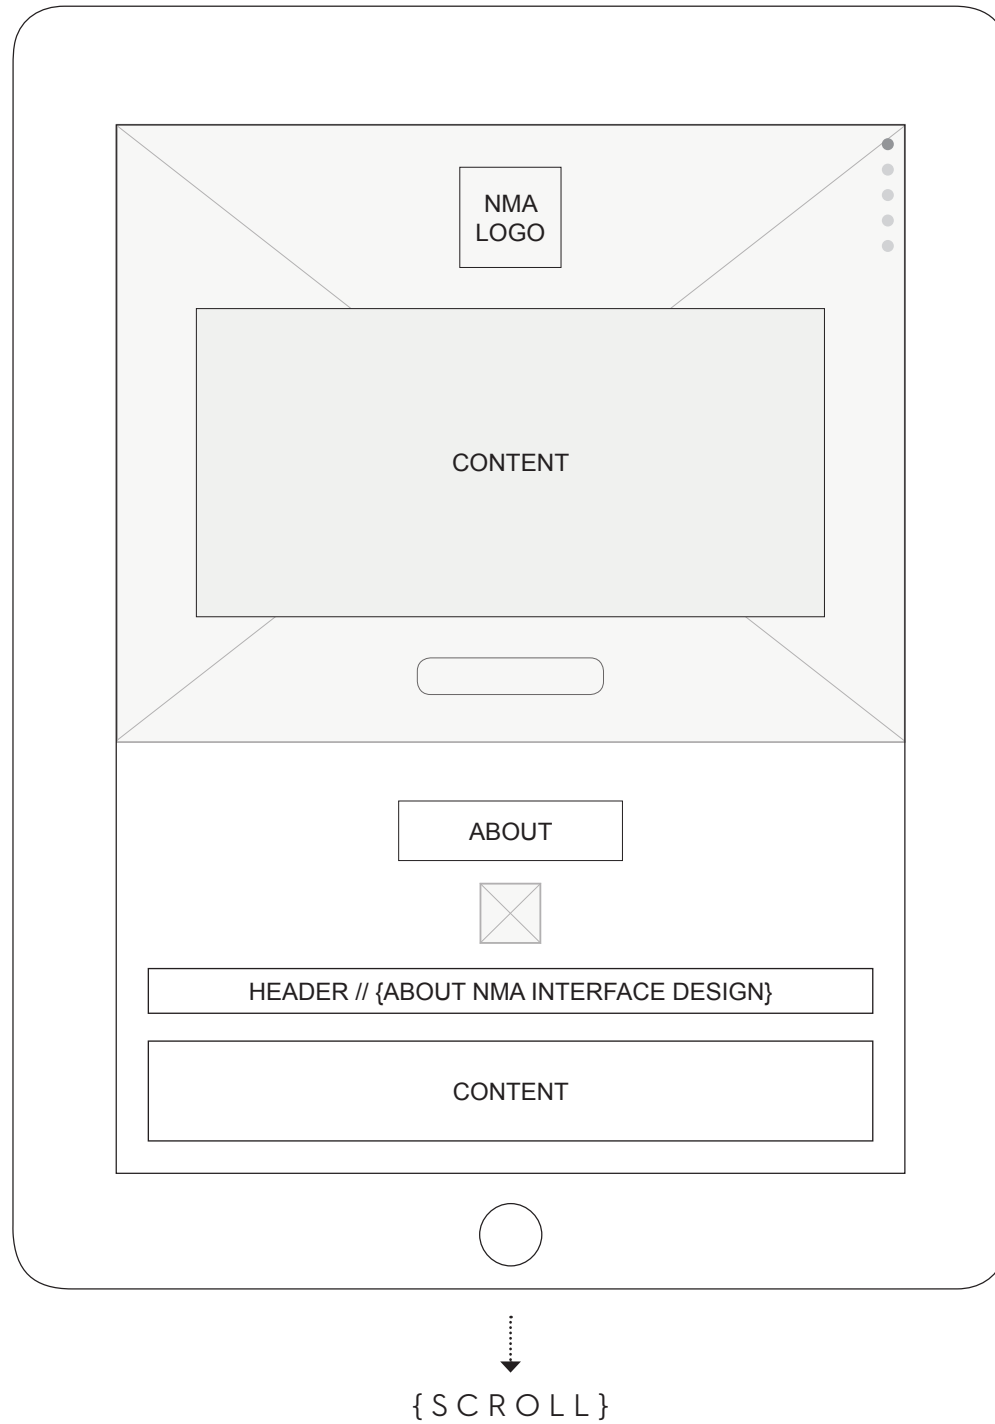

 NAV

NOTES:

{Gallery Image & Description Area (one-third columns) will repeat. There will be a total of two rows per gallery (print + web).}

LEGEND:

•••• } NAV

NOTES:

LEGEND:

••••] NAV

NOTES :

{Course Info Boxes and Image (arrow graphic) will repeat for each semester (Pre-requisites, Semester 1, Semester 2, Semester 3, and Semester 4.)}

LEGEND :

 NAV

NOTES:

LEGEND:

NOTES:

LEGEND:

••••] NAV

NOTES:

LEGEND:

NOTES :

{Gallery Image & Description Area (one-third columns) will repeat. There will be a total of two rows per gallery (print + web).}

LEGEND :

••••] NAV

↓
{ SCROLL }